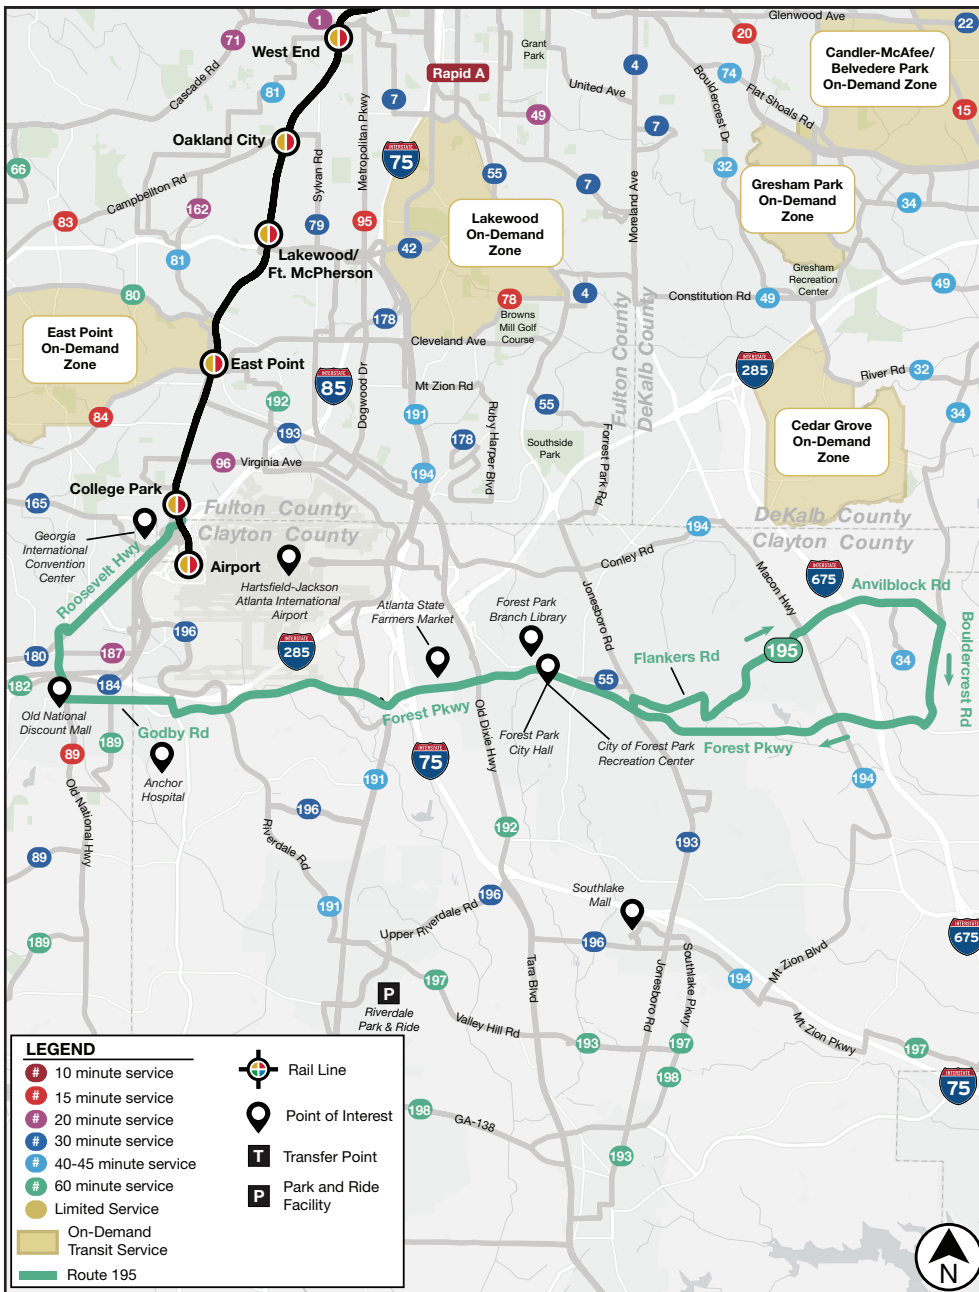

NEW ROUTE

ROUTE CHANGE

FREQUENCY CHANGE

NO CHANGE

ROUTE SUMMARY

Route 195 will run from College Park Station to Anvilblock Rd. along Roosevelt Hwy., Herschel Rd., Old National Hwy., Godby Rd., Southampton Rd., Phoenix Blvd., Forest Pkwy., Jonesboro Rd., Metcalf Rd., Metcalf Conn., Anvilblock Rd., and Bouldercrest Rd. in Clayton County. The midday frequency of this route is unchanged (**60 minutes**). For more details, refer to the table below.

SATURDAY - SUNDAY - HOLIDAY

	EARLY MORNING 5 AM - 6 AM	MORNING 6 AM - 9 AM	MIDDAY 9 AM - 3 PM	EARLY EVENING 3 PM - 7 PM	EVENING 7 PM - 9 PM	NIGHT 9 PM - 1 AM
EXISTING	60	60	60	60	60	60

*Frequencies indicate the average time, in minutes, between bus arrivals. This table displays approximate hours of operation. Actual hours of operations may vary per route.

KEY DESTINATIONS SERVED

-  College Park Station
-  International Plaza Shopping Center
-  Old National Discount Mall
-  Atlanta State Farmers Market
-  Forest Park City Hall
-  City of Forest Park Recreation Center
-  Lake City Crossing Shopping Center

LEGEND

-  10 minute service
-  15 minute service
-  20 minute service
-  30 minute service
-  40-45 minute service
-  60 minute service
-  Limited Service
-  On-Demand Transit Service
-  Route 195

-  Rail Line
-  Point of Interest
-  Transfer Point
-  Park and Ride Facility